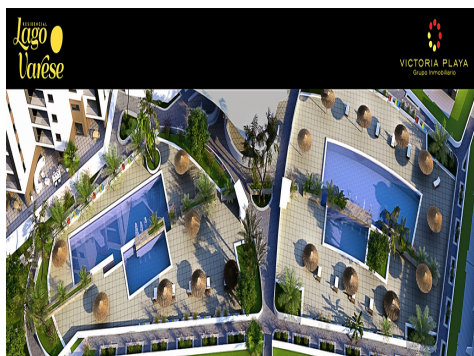

Ref: CC1-MP-NBAVICLARGO New Build Low Rise Bungalow Apartments with either Private Garden or Private Solarium - Close to the Beach - 2 Bedrooms - 2 Bathrooms - Lovely Community Swimming Pools set in Beautiful Green Area -

Garden Apartments from €339,000 euros

1st Floor Penthouse from €349,000 euros with Private Solarium

Ref: CC1-MP-NBAVICLAGO New Build Low Rise Bungalow Apartments with either Private Garden or Private Solarium - Close to the Beach - 2 Bedrooms - 2 Bathrooms - Lovely Community Swimming Pools set in Beautiful Green Area -