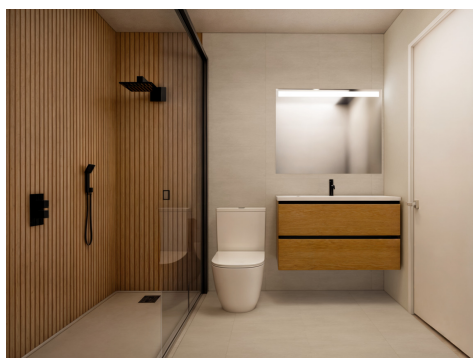

Ref: CC2-TP-NBVPARISCO2b - New build single storey Villas walking distance of the amenities of an attractive town - 20 minutes to the Beach - 2 Double Bedrooms with Fitted Wardrobes - 2 Fitted Bathrooms - Open Plan Living Room with Fully Fitted Kitchen - Private Pool - Large Private Solarium (68m²) with Summer Kitchen - €264,900 euros - Ready MDecember 2026