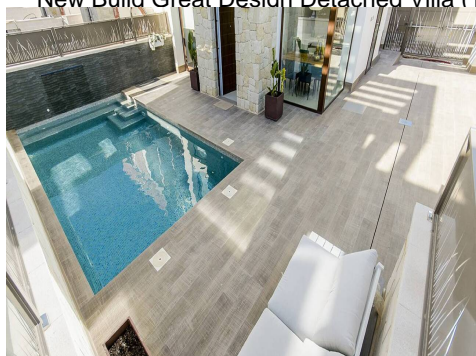

Ref: CC3-PH-NBVAMAYLAG Fabulous Designed New Villa (126m²) with Quality Fixtures & Fittings and just a Few Minutes Walk to the Beach - 3 Double Fitted Bedrooms - 3 Fitted Bathrooms - Lovely Bright Living Room with High Ceiling and Windows - Quality Fitted Kitchen - Private Pool, Private Terraces, Private Parking on Good Sized 440m² Plot -

* €595,000 Euros KEY READY NOW including furniture, lighting, curtains, A/C Underfloor Heating

* New Build Great Design Detached Villa (126m²) with Quality features

Ref: CC3-PH-NBVAMAYLAG Fabulous Designed New Villa (126m2) with Quality Fixtures & Fittings and just a Few Minutes Walk to the Beach - 3 Double Fitted Bedrooms - 3 Fitted Bathrooms - Lovely Bright Living Room with High Ceiling and Windows - Quality Fitted Kitchen - Private Pool, Private Terraces, Private Parking on Good Sized 440m2 Plot -

* €595,000 Euros KEY READY NOW including furniture, lighting, curtains, A/C Underfloor Heating

* New Build Great Design Detached Villa (126m2) with Quality features

* Plot (440m2) within short walk of the Beach and Amenities

* Good Residential Area

* Open Plan Bright Living Room with Feature High Windows

* Fully Fitted Luxury Kitchen & Appliances

* 3 Double Fitted Bedrooms

* 3 Fitted Lux Bathrooms

* Private Solarium with Pergola & Optional Summer Kitchen