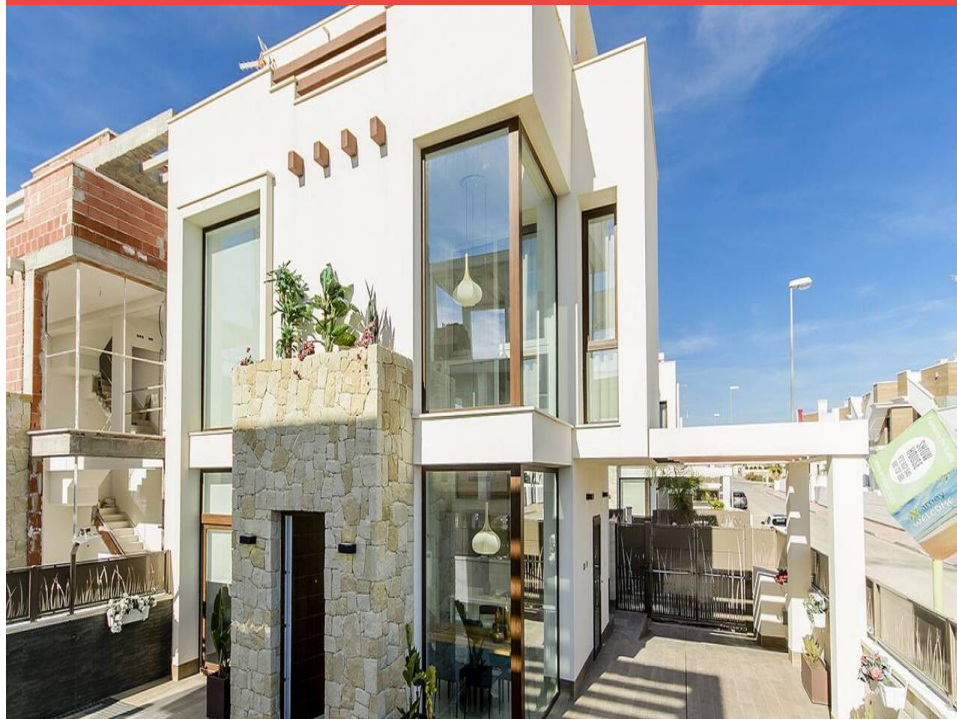

Ref: CC3-PH-NBVAMAYLAG

Price: 595,000€

-  **Villa**
-  **Playa Honda**
-  **3**
-  **3**
-  **126m² Build Size**
-  **440m² Plot Size**
-  **Pool: Yes**
-  **Air conditioning: Yes**
-  **Terrace: Yes**
-  **Parking: Yes**
-  **Beach: 6 Minutes**
-  **Shops: 5 Minutes**
-  **Airport: 30 Minutes**

Ref: CC3-PH-NBVAMAYLAG Fabulous Designed New Villa (126m²) with Quality Fixtures & Fittings and just a Few Minutes Walk to the Beach - 3 Double Fitted Bedrooms - 3 Fitted Bathrooms - Lovely Bright Living Room with High Ceiling and Windows - Quality Fitted Kitchen - Private Pool, Private Terraces, Private Parking on Good Sized 440m² Plot -

* €595,000 Euros KEY READY NOW including furniture, lighting, curtains, A/C Underfloor Heating

* New Build Great Design Detached Villa (126m²) with Quality features

Ref: CC3-PH-NBVAMAYLAG Fabulous Designed New Villa (126m2) with Quality Fixtures & Fittings and just a Few Minutes Walk to the Beach - 3 Double Fitted Bedrooms - 3 Fitted Bathrooms - Lovely Bright Living Room with High Ceiling and Windows - Quality Fitted Kitchen - Private Pool, Private Terraces, Private Parking on Good Sized 440m2 Plot -

* €595,000 Euros KEY READY NOW including furniture, lighting, curtains, A/C Underfloor Heating

* New Build Great Design Detached Villa (126m2) with Quality features

* Plot (440m2) within short walk of the Beach and Amenities