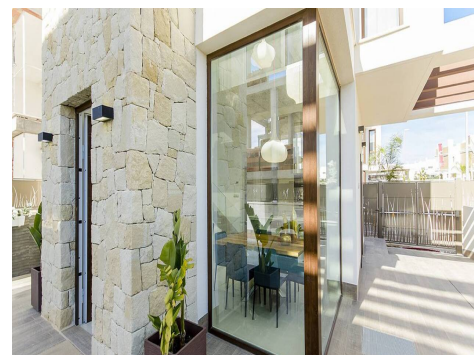

Ref: CC3-PH-NBVAMAYLAG Fabulous Designed New Villa (126m²) with Quality Fixtures & Fittings and just a Few Minutes Walk to the Beach - 3 Double Fitted Bedrooms - 3 Fitted Bathrooms - Lovely Bright Living Room with High Ceiling and Windows - Quality Fitted Kitchen - Private Pool, Private Terraces, Private Parking on Good Sized 440m² Plot -

* €595,000 Euros KEY READY NOW including furniture, lighting, curtains, A/C Underfloor Heating

* New Build Great Design Detached Villa (126m²) with Quality features

Ref: CC3-PH-NBVAMAYLAG Fabulous Designed New Villa (126m2) with Quality Fixtures & Fittings and just a Few Minutes Walk to the Beach - 3 Double Fitted Bedrooms - 3 Fitted Bathrooms - Lovely Bright Living Room with High Ceiling and Windows - Quality Fitted Kitchen - Private Pool, Private Terraces, Private Parking on Good Sized 440m2 Plot -

* €595,000 Euros KEY READY NOW including furniture, lighting, curtains, A/C Underfloor Heating

* New Build Great Design Detached Villa (126m2) with Quality features

* Plot (440m2) within short walk of the Beach and Amenities

* Good Residential Area

* Open Plan Bright Living Room with Feature High Windows

* Fully Fitted Luxury Kitchen & Appliances

* 3 Double Fitted Bedrooms

* 3 Fitted Lux Bathrooms

* Private Solarium with Pergola & Optional Summer Kitchen