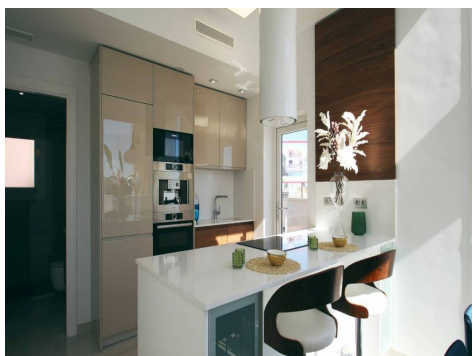

Ref: CC3-PH-NBVAMAYLAG Fabulous Designed New Villa (126m²) with Quality Fixtures & Fittings and just a Few Minutes Walk to the Beach - 3 Double Fitted Bedrooms - 3 Fitted Bathrooms - Lovely Bright Living Room with High Ceiling and Windows - Quality Fitted Kitchen - Private Pool, Private Terraces, Private Parking on Good Sized 440m² Plot -

* €595,000 Euros KEY READY NOW including furniture, lighting, curtains, A/C Underfloor Heating

* New Build Great Design Detached Villa (126m²) with Quality features

Ref: CC3-PH-NBVAMAYLAG Fabulous Designed New Villa (126m2) with Quality Fixtures & Fittings and just a Few Minutes Walk to the Beach - 3 Double Fitted Bedrooms - 3 Fitted Bathrooms - Lovely Bright Living Room with High Ceiling and Windows - Quality Fitted Kitchen - Private Pool, Private Terraces, Private Parking on Good Sized 440m2 Plot -

* €595,000 Euros KEY READY NOW including furniture, lighting, curtains, A/C Underfloor Heating

* New Build Great Design Detached Villa (126m2) with Quality features

* Plot (440m2) within short walk of the Beach and Amenities

* Good Residential Area

* Open Plan Bright Living Room with Feature High Windows

* Fully Fitted Luxury Kitchen & Appliances

* 3 Double Fitted Bedrooms

* 3 Fitted Lux Bathrooms

* Private Solarium with Pergola & Optional Summer Kitchen