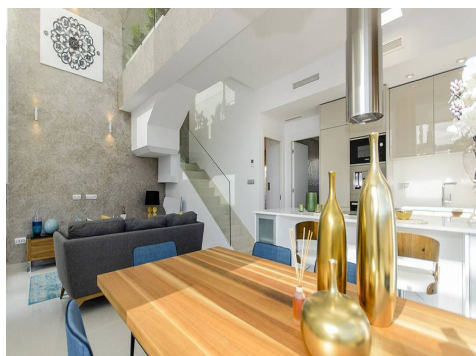

Ref: CC3-PH-NBVAMAYLAG Fabulous Designed New Villa (126m²) with Quality Fixtures & Fittings and just a Few Minutes Walk to the Beach - 3 Double Fitted Bedrooms - 3 Fitted Bathrooms - Lovely Bright Living Room with High Ceiling and Windows - Quality Fitted Kitchen - Private Pool, Private Terraces, Private Parking on Good Sized 440m² Plot -

* €595,000 Euros KEY READY NOW including furniture, lighting, curtains, A/C Underfloor Heating

* New Build Great Design Detached Villa (126m²) with Quality features

Ref: CC3-PH-NBVAMAYLAG Fabulous Designed New Villa (126m2) with Quality Fixtures & Fittings and just a Few Minutes Walk to the Beach - 3 Double Fitted Bedrooms - 3 Fitted Bathrooms - Lovely Bright Living Room with High Ceiling and Windows - Quality Fitted Kitchen - Private Pool, Private Terraces, Private Parking on Good Sized 440m2 Plot -

* Good Residential Area

* Open Plan Bright Living Room with Feature High Windows

* Fully Fitted Luxury Kitchen & Appliances

* 3 Double Fitted Bedrooms

* 3 Fitted Lux Bathrooms

* Private Solarium with Pergola & Optional Summer Kitchen